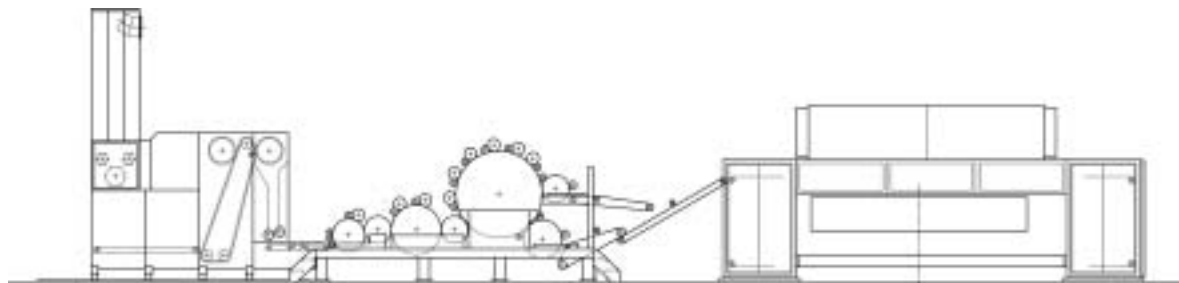

All Tatham cards and crosslappers are supplied with the latest integrated **TS Drive Systems** and **TS Weigh Control** devices.

As well as new equipment Tatham can offer advice on re-conditioning and upgrading machinery to maximise productivity and improve line efficiency.

Tatham Ltd

Farnham Road, Bradford
West Yorkshire, BD7 3JG

Tel +44 1274 525931

Fax +44 1274 525918

Email: sales@tatham-uk.com

Web: www.tatham-uk.com